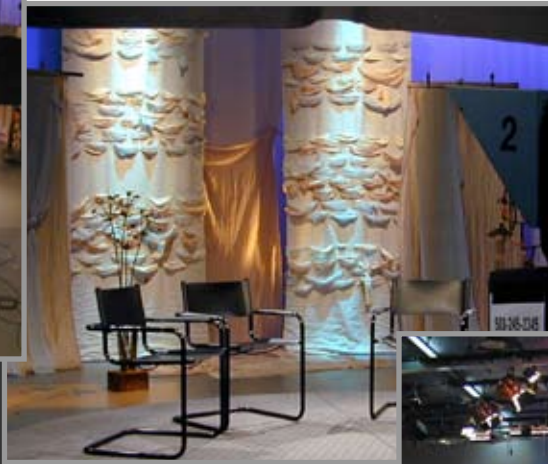

[oregon public broadcasting]
portland, oregon

Project Statistics

Scope: Interior Studio Lighting
Architect: Ankrom Moisan Associated Architects
PLA Project Lead: Paul Luntsford, LC
Opened: 1990

For this Siamese production studio, we designed the studio lighting grid, black-out perimeter, 270 degree cyclorama and chroma-key draperies, tracks, and switchers. There were 288 dimmer circuits, including provisions for full 4-color top and bottom cyclorama wash. Design included provision of memory/manual lighting control console and controller network. Specification of studio lighting accessories and equipment was also provided.