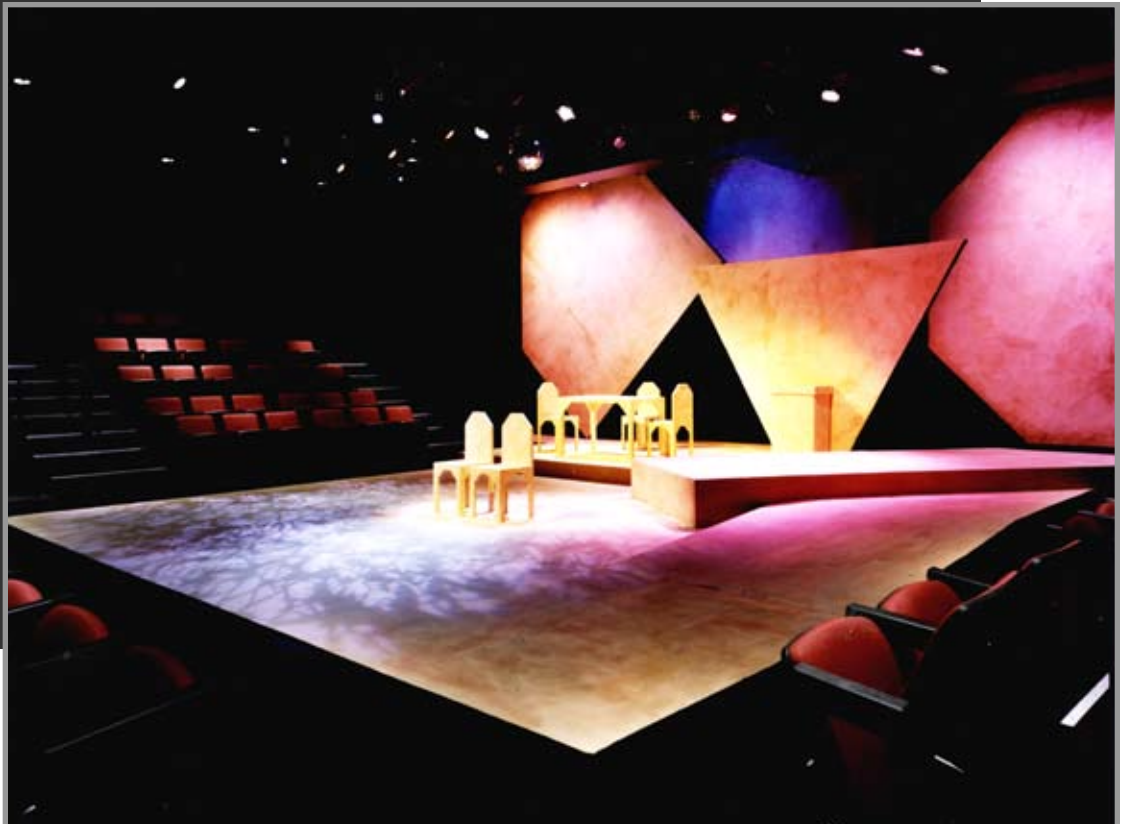

[artists repertory theatre]

reiersgaard theatre
portland, oregon

Project Statistics

Scope: Black Box, Professional Facility
Total Seats: 170
Project Cost: 1.2 Million
Architect: Waterleaf Architecture
PLA Project Lead: Paul Luntsford, LC
Opened: September 1997

Design of professional black box performance space. Space included lobby and concessions, makeup, dressing and green rooms, shop and scenery storage, and rehearsal area. Services included design of lighting pipe grid, scenic well, stage & house lighting system, seating rostra combinations, dimming & control system and assistance with space planning of stage and backstage support areas.