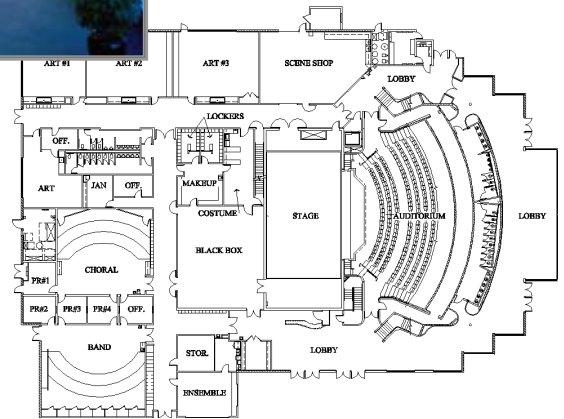

[parks performing arts center]

jesuit high school
portland, oregon

Lobby

Project Statistics

Scope: Theater, Black box
 Total Seats: 550 Main, 150 B.B.
 Rigging Sets: 35
 Lighting Ckts: 224
 Project Cost: 6 million
 Architect: Soderstrom Architects, P.C.
 PLA Project Lead: Henry Fitzgibbon, AIA
 Opened: Paul Luntsford, LC
 September 1996

Images used by permission of Soderstrom Architects - © 2002

Design of stage rigging, draperies, house, work and stage lighting, dimming and controls, acoustical reflectors, scenic "Chapel" wall, GALA Spiralift orchestra pit and catwalks for 500 seat proscenium-style Main Theatre. Design of house and stage lighting, dimming and controls, studio pipe grid, draperies and tracks for Black Box Studio Theatre.